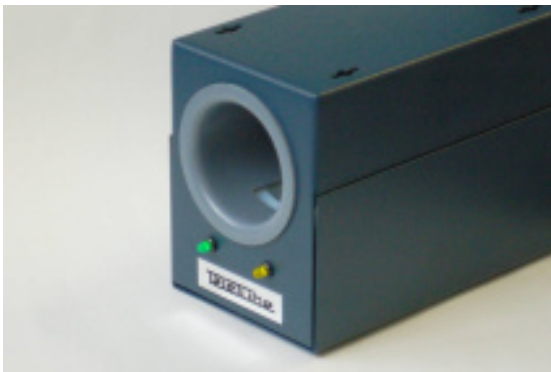

# MoneyVac

The TELETUBE **MoneyVac** system is a compact pneumatic conveyor that is mainly used for cash evacuation.

It is a one-way system to send from the departure station to the arrival unit. This unit can be integrated in the safe or into the cash transportation bag.

**MoneyVac** systems can be built in different tube sizes. They use small sized capsules, regular carriers or single use seal bags.

Various options are available, including color coded capsules or carriers, and customized seal bags.

## MoneyVac

- Simple and efficient
- Compact and low cost
- Full automatic with adjustable time-out timer
- Easy to install and integrate
- Flexible or rigid-tube system
- Capsules or carriers are available in different colors, including transparent
- Single use customizable seal bags can be used
- Powered by a regular 230V/16A outlet
- Vertical, horizontal or lateral departure station
- Free standing arrival unit, or adapted into the safe or cash transportation bag
- Power and function indicators
- Automatic purge on power-on