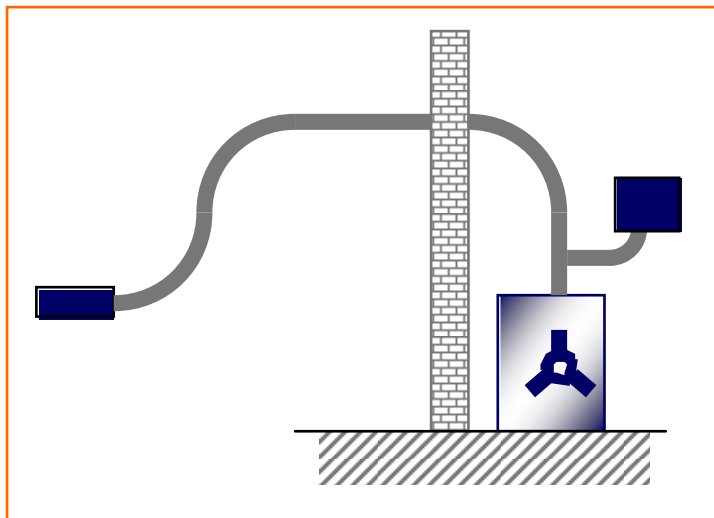

MoneyVac KIT 63

- Simple, efficient, compact and low cost
- Easy to install and integrate
- Vertical, horizontal or lateral departure
- Free standing or in-safe arrival unit
- Requires only a regular 230V/1 6A outlet
- Power and function indicators
- Full automatic system
- Automatic purge on power-on
- BASIC and STANDARD versions for DIY
- NO-FLEX version for professional installers
- EXTENSION KIT available for long systems
- Capsules available in different colors
- Maintenance free system

MoneyVac KIT 63 - Overview

	STANDARD	BASIC	NO FLEX	EXTENSION
Station	Metal housing	Open end	Metal housing	-
Start	Automatic	Push Button	Automatic	-
Stop	Adjustable timer	Adjustable timer	Adjustable timer	-
Indicators	Power & Function	None	Power & Function	-
Tubing	25m Flextube	16m Flextube	None	25m Flextube
Arrival unit	included	included	included	-
Capsules	5	3	5	-
Mounting hardware	Included	Included	Included	Included
Packaging	1, or pallet of 6	1, or pallet of 6	Box of 8 kits	1
Unit package size	910x 910x 460mm	910x 910x 460mm	-	910x 910x 350mm
Multiple packaging	Pallet	Pallet	910x 910x 460mm	-

TELETUBE department
Rue des Technologies 22
1340 OTTIGNIES
Belgium

T: +32 10 62 23 62
F: +32 10 61 65 40

teletube@cpbourg.com